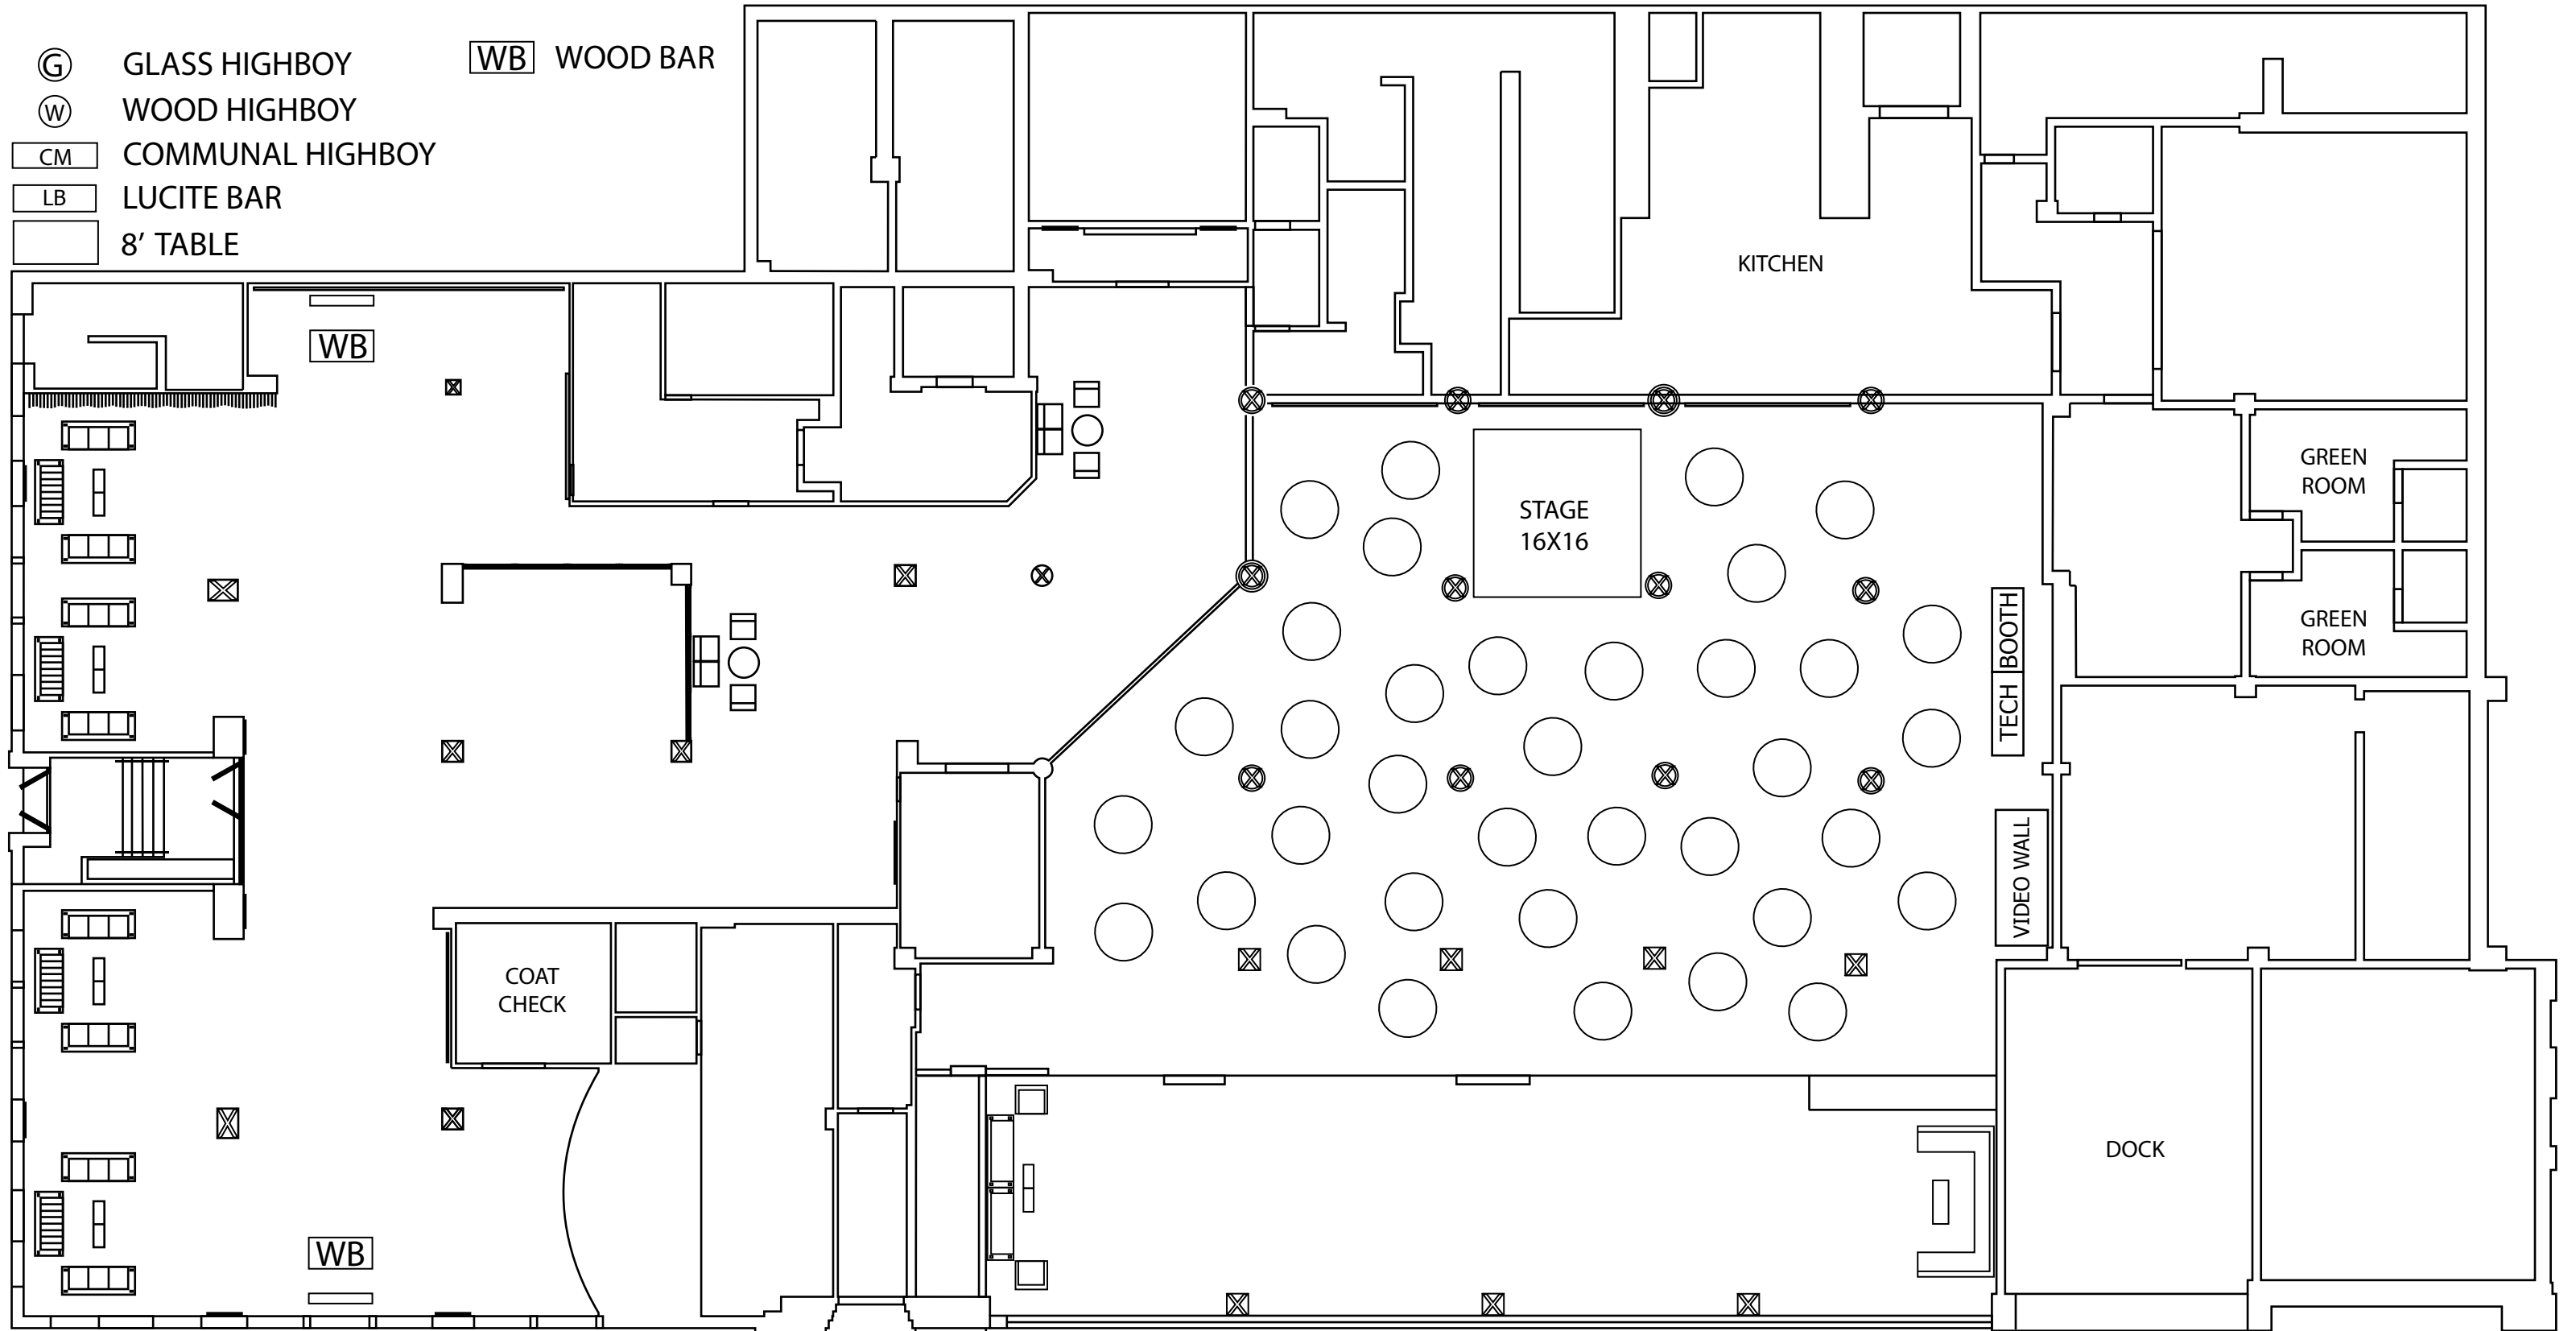

# Venue One Max Seating w/stage only

312.605.8300  
venueonechicago.com  
1034 West Randolph St. Chicago, IL 60607